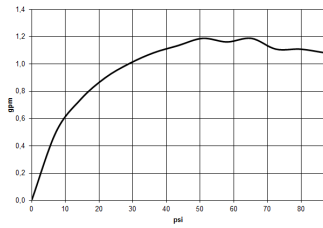

Sink - Meta

META PURE Single-lever lavatory mixer without drain - polished chrome

Article number: 33 505 665-00 0010

- 6-5/8" Projection
- Progressive temperature cartridge
- Swiveling spout 360°
- Round aerated stream
- Total height 12-1/4"
- Height to aerator/spout outlet 8-7/8"
- 1-3/8" hole diameter
- 2 x pressure hose with 3/8" compression fitting
- Water flow rate limited to max. 1.2 gpm
- lead-free

polished chrome

Dimensional drawing

All dimensions in mm / inch = mm x 0,0394

Model/program/technical modifications and error excepted
For more information see: www.dornbracht.com + 49 (0) 2371 433-460 mail@dornbrachtgroup.de

Sink - Meta

META PURE Single-lever lavatory mixer without drain - polished chrome

Article number: 33 505 665-00 0010

Flow rate chart

Sink - Meta

META PURE Single-lever lavatory mixer without drain - polished chrome