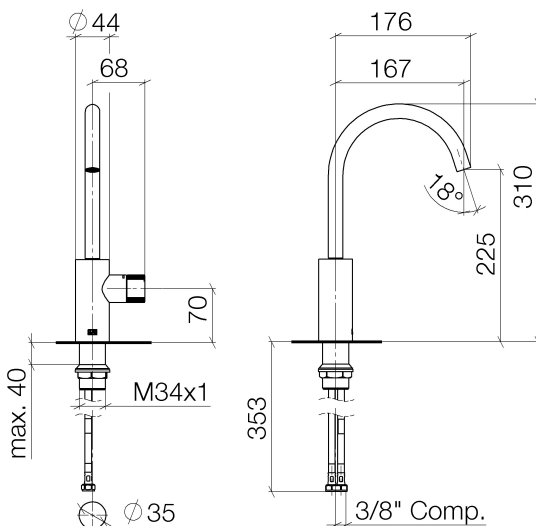

Sink - Meta

META PURE Single-lever lavatory mixer without drain - polished chrome

Article number: 33 505 665-00 0010

- 6-5/8" Projection
- Progressive temperature cartridge
- Swiveling spout 360°
- Round aerated stream
- Total height 12-1/4"
- Height to aerator/spout outlet 8-7/8"
- 1-3/8" hole diameter
- 2 x pressure hose with 3/8" compression fitting
- Water flow rate limited to max. 1.2 gpm
- lead-free

polished chrome

Dimensional drawing

All dimensions in mm / inch = mm x 0,0394

Model/program/technical modifications and error excepted
For more information see: www.dornbracht.com + 49 (0) 2371 433-460 mail@dornbrachtgroup.de

Sink - Meta

META PURE Single-lever lavatory mixer without drain - polished chrome

Article number: 33 505 665-00 0010

Flow rate chart

Sink - Meta

META PURE Single-lever lavatory mixer without drain - polished chrome